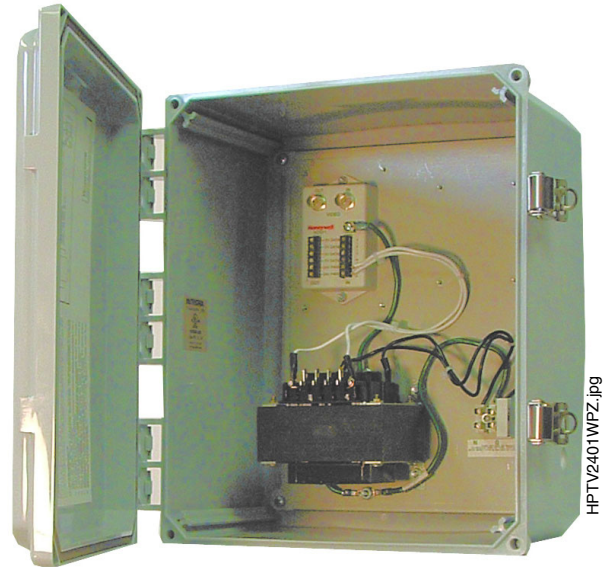

HPTV2401WPS, HPTV2401WPZ, HPTV2801WPS, HPTV2801WPZ

Weatherproof Power Supplies

Description

These weatherproof power supplies provide power and surge protection for access control, security, and video applications that require outdoor installation. These surge protected power supplies offer superior protections against voltage spikes and transients that can damage or disable expensive and critical equipment.

Benefits

- HPTVWPS has power and video surge protection
- HPTVWPZ has power, video and data surge protection
- An all-in-one power supply and Surge Module enclosed in a large weatherproof NEMA 4 enclosure with ample room for field wiring.
- NEMA 4 Enclosure is corrosion resistant with a non-metallic body, lockable stainless steel latches, and brass hardware for outdoor use.
- Transformer thermal protection limits damage from over-loaded circuits.
- AC terminal Block with Fuse protection
- Weatherproof Surge Series limits energy passed downstream on power, data, and video conductors protecting equipment from damage.
- Fully assembled with mounting accessories included for quick installation.
- Mounts with hardware to flat surface, or to pole using optional HPTV-PMK pole-mount kits.

HPTV2401WPZ

Specifications

- **Input:** 115 V, 60 Hz, 2.0 A.
- **Output:**
 - HPTV2401WPS: 8.0 A @ 24VAC (200VA).
 - HPTV2401WPZ: 8.0 A @ 24VAC (200VA).
 - HPTV2801WPS: 6.25A @ 28VAC (175VA).
 - HPTV2801WPZ: 6.25A @ 28VAC (175VA).
- Equipped with surge protection. For surge protector specifications, refer to the installation guide.
- Transformer with built-in thermal protection.
- Fuse AC Terminal block with quick disconnect
 - Input fuse rating: 3.0 A, 250 V (5 x 20 mm).
- Designed for quick installation.
- NEMA 4X IP66 weatherproof enclosure with mounting hardware included.
- **Temperature range:** –40°F to 120°F (–40°C to 49°C); indoor and outdoor use.
- **Weatherproof enclosure dimensions:** 14" H x 11.5" W x 7.25" D (cm: 35.36 H x 29.21 W x 18.42 D).